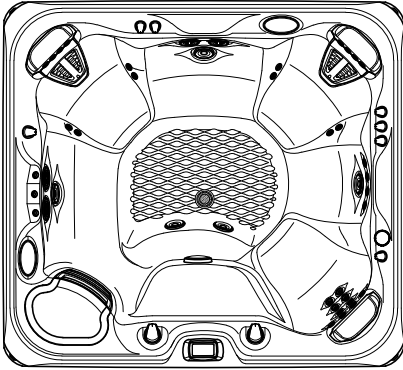

2021 GRANDEE HL
Model GGN
8'4" x 7'7"
38" High

DOOR SIDE
SCALE: 1/4" = 1'-0"