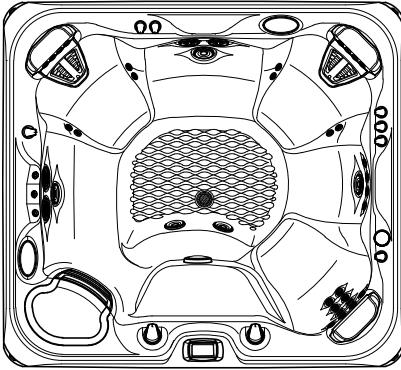

2019 GRANDEE HL
Model GGN
8'4" x 7'7"
38" High

DOOR SIDE
SCALE: 1/4" = 1'-0"