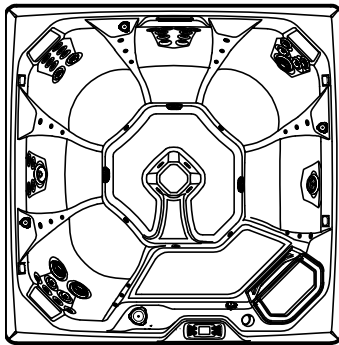

2019
FLASH
Model FSH
7' x 7'
36" High

DOOR SIDE
SCALE: 1/4" = 1'-0"