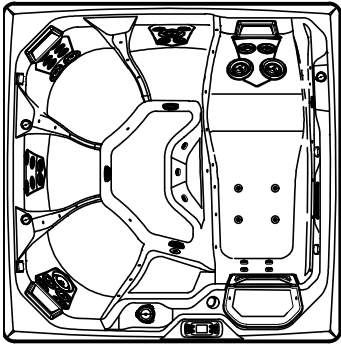

2019
FLAIR
Model FLR
7' x 7'
36" High

DOOR SIDE
SCALE: 1/4" = 1'-0"