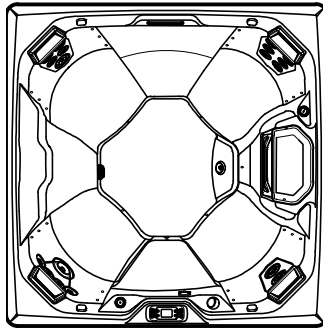

2019
BEAM (220V)
Model BMII
6'8" X 6'8"
33" High

DOOR SIDE
SCALE: 1/4" = 1'-0"